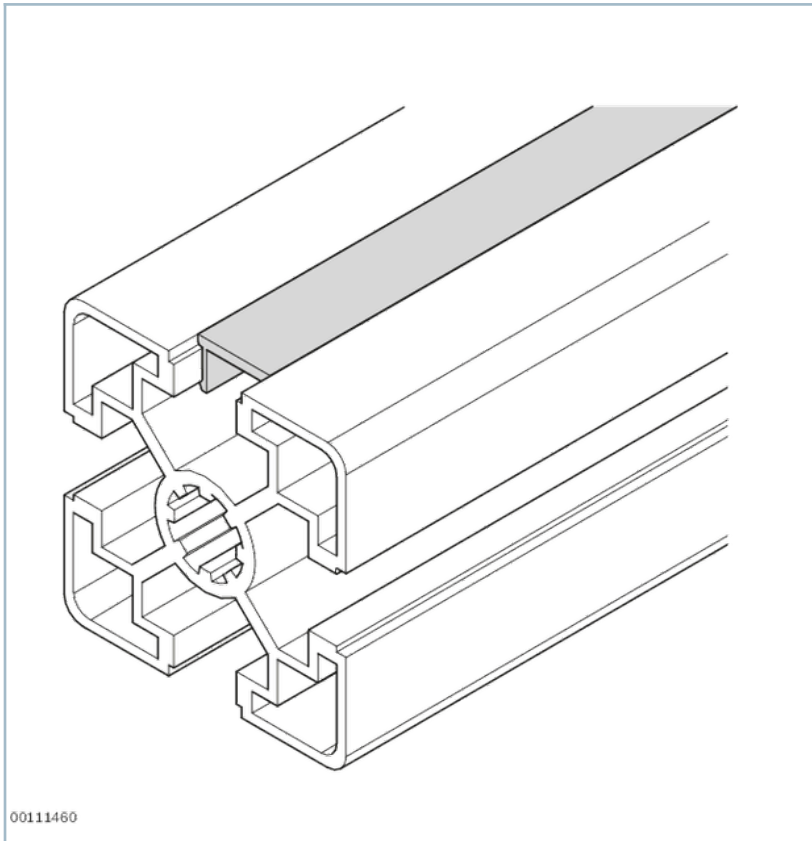

Cover profiles

- For fixing cables in position
 - To prevent dirt from entering the profile slot
 - Attractive design
 - Soft PVC cover profile for 6 mm slot is provided as a roller
 - Flush with profile
-
- An ESD-conductive connection between the cover profile and the strut profile must be ensured through a design solution, e.g. screw

Product description

Introduction to strut profiles

Ordering codes

	Color	Groove	L (mm)		ESD No.
Cover profile, N6 aluminum, anodized	Colorless, natural	6	2000	$\frac{1}{0}$ 	3842523254
Cover profile, soft PVC	Light gray (RAL 7035)	6	10000	1	3842542435
Cover profile, soft PVC	Signal gray (RAL 7004)	6	10000	1	3842555268
Cover profile, N8 aluminum, anodized	Colorless, natural	8	2000	$\frac{1}{0}$ 	3842523256
Cover profile, N8 PP, signal gray	Signal gray (RAL 7004)	8	2000	1	3842548878
Cover profile, N8 PP, black	Black (RAL 9005)	8	2000	$\frac{1}{0}$ 	3842548879
Cover profile, N8 PP, light gray	Light gray (RAL 7035)	8	2000	1	3842548898
Cover profile, N8 PP, red	Red (RAL 3020)	8	2000	1	3842549878
Cover profile, N8 H-PVC, yellow	Yellow (RAL 1023)	8	2000	1	3842518377
Cover profile, N8 PP, yellow	Yellow (RAL 1023)	8	2000	1	3842549879
Cover profile, N8 PP, green	Green (RAL 6032)	8	2000	1	3842549882
Cover profile, N8 H-PVC, blue	Blue (RAL 5010)	8	2000	1	3842538956
Cover profile, N8 PP, blue	Blue (RAL 5010)	8	2000	1	3842549880
Cover profile, N8 H-PVC, orange	Orange (RAL 2004)	8	2000	1	3842538958
Cover profile, N8 PP, orange	Orange (RAL 2004)	8	2000	1	3842549881
Cover profile, N8 H-PVC, colorless	Colorless, transparent	8	2000	1	3842503073