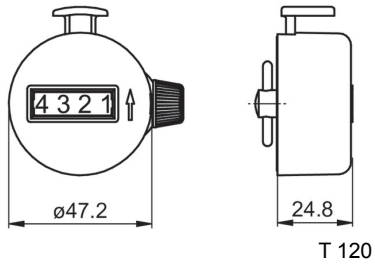

Dimensions