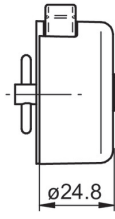

Technical data

Technical data - mechanical design

Function	Hand-held piece counter with retaining ring
Display	White numbers on black
Number of digits	4-digits
Digit height	4.5 mm
Zero setting	Reset by knurled knob
Count mode	1 button touch = 1 count
Measuring range	9999

Technical data - mechanical design

Ambient temperature	0...+60 °C
Housing type	Housing with retaining ring
Housing colour	Yellow Red Grey
Dimensions mounting plate	ø65 mm
Weight approx.	35 g
Material	Hostaform POM

Dimensions

T 130

Ordering reference

T 130.010 #

Product

T 130.010

Housing

Without mounting plate, with retaining ring / colour yellow	A
Without mounting plate, with retaining ring / colour red	B
Without mounting plate, with retaining ring / colour grey	C